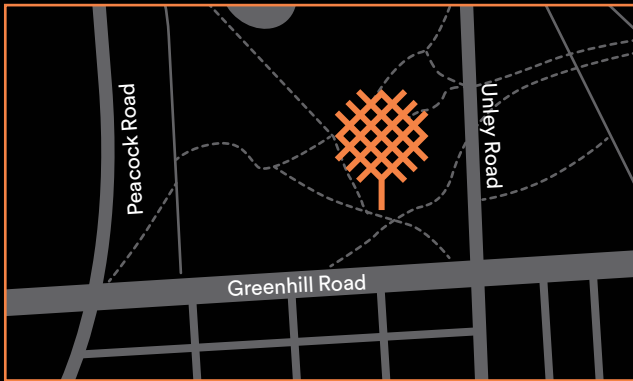

In collaboration with The City of Adelaide, we encourage you to take your waste and recycling with you to keep our park clean and green!

Dog Friendly

BYO Picnic

Eco Friendly

Corner Greenhill and Unley Road  
Adelaide South Australia 5000  
hello@treeclimb.com.au  
[treeclimb.com.au](http://treeclimb.com.au)

## ABOUT TREECLIMB ADELAIDE

Australia's first Inner City Aerial Adventure Park, located at the corner of Greenhill and Unley Roads, adjacent to the BMX track.

TreeClimb offers 8 elevated treetop courses, including zip-lines all set within Kurrangga Park in the Adelaide City Park Lands.